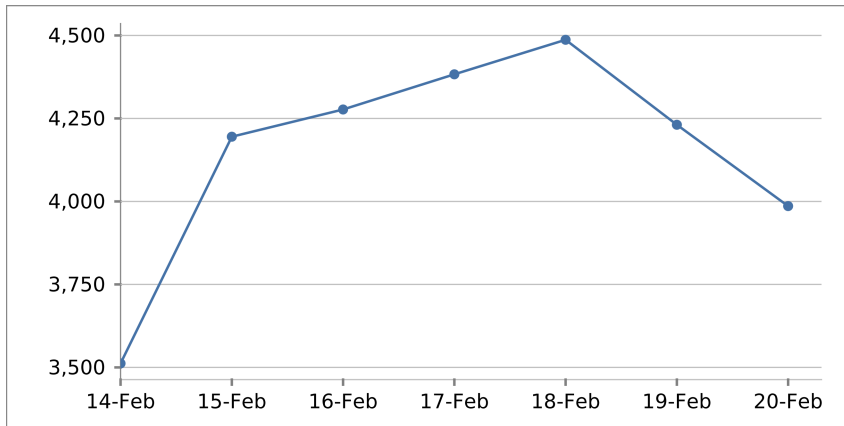

Weekly report 14-Feb-2016 - 20-Feb-2016

1&1 SiteAnalytics for diminishedvalueofgeorgia.com

Visits

All page impressions from the same computer are summarised as one visit. The visits are uniquely identified on the basis of the IP address and the browser ID. As several people may share a computer (e.g. in a cybercafé), the number of visits may not be the same as the number of visitors.

Day of the week	Date	Visits
Sunday	14-Feb-16	3,512
Monday	15-Feb-16	4,195
Tuesday	16-Feb-16	4,277
Wednesday	17-Feb-16	4,383
Thursday	18-Feb-16	4,487
Friday	19-Feb-16	4,231
Saturday	20-Feb-16	3,986
Total		29,071
Averages		4,153