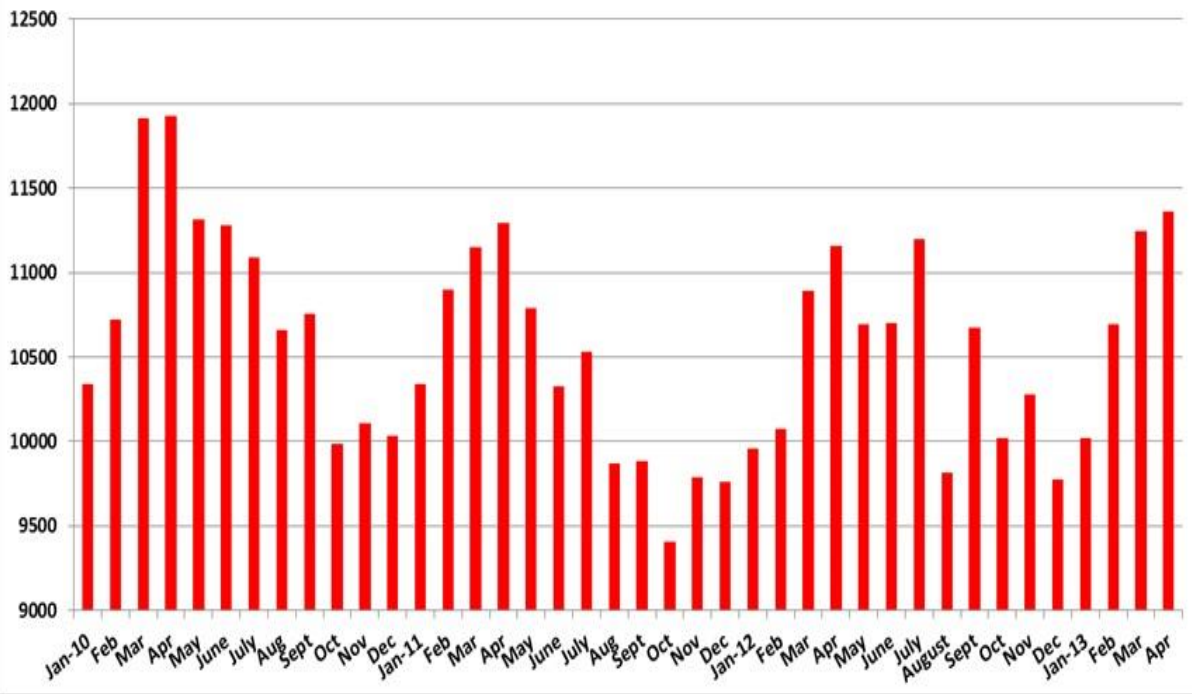

### Average Wholesale Value Changes

### Average Wholesale Value Changes

Average Wholesale Value Changes

Motor Home Values Jan 2010 - April 2013

## Travel Trailer and Fifth Wheel Values Jan 2010 - April 2013

1967 Corvette

2014 Corvette

1965 Corvette