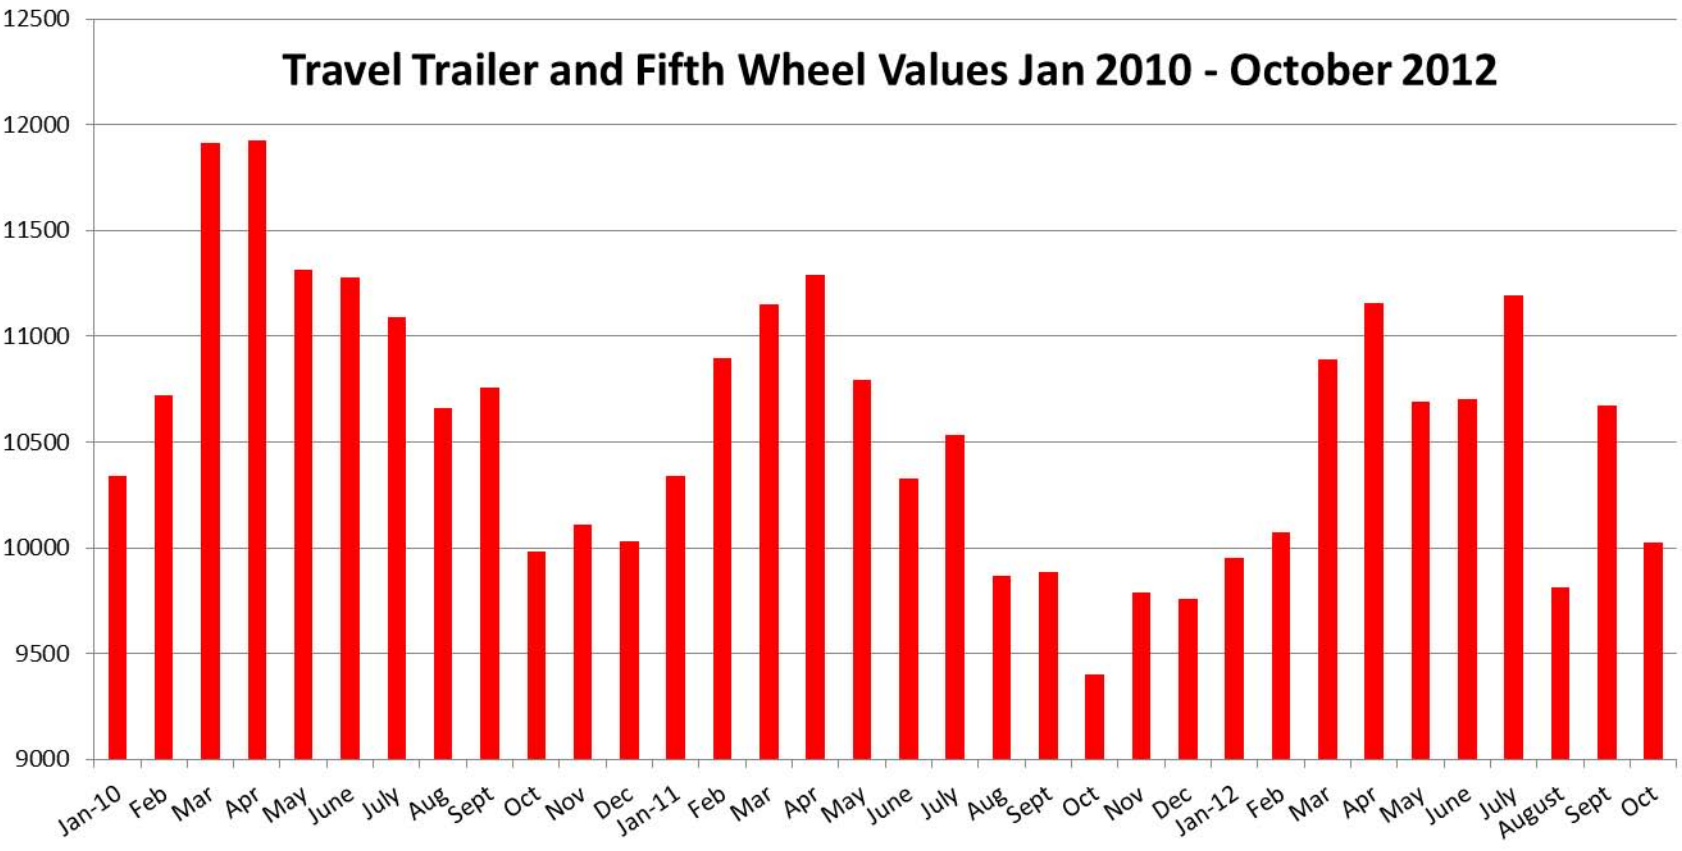

Motorcycle & Powersports % Change Nov. 1 - Nov. 30, 2012

Average Wholesale Value Changes

Average Wholesale Value Change (Dollars)

Travel Trailer and Fifth Wheel Values Jan 2010 - October 2012

Motor Home Values Jan 2010 - October 2012