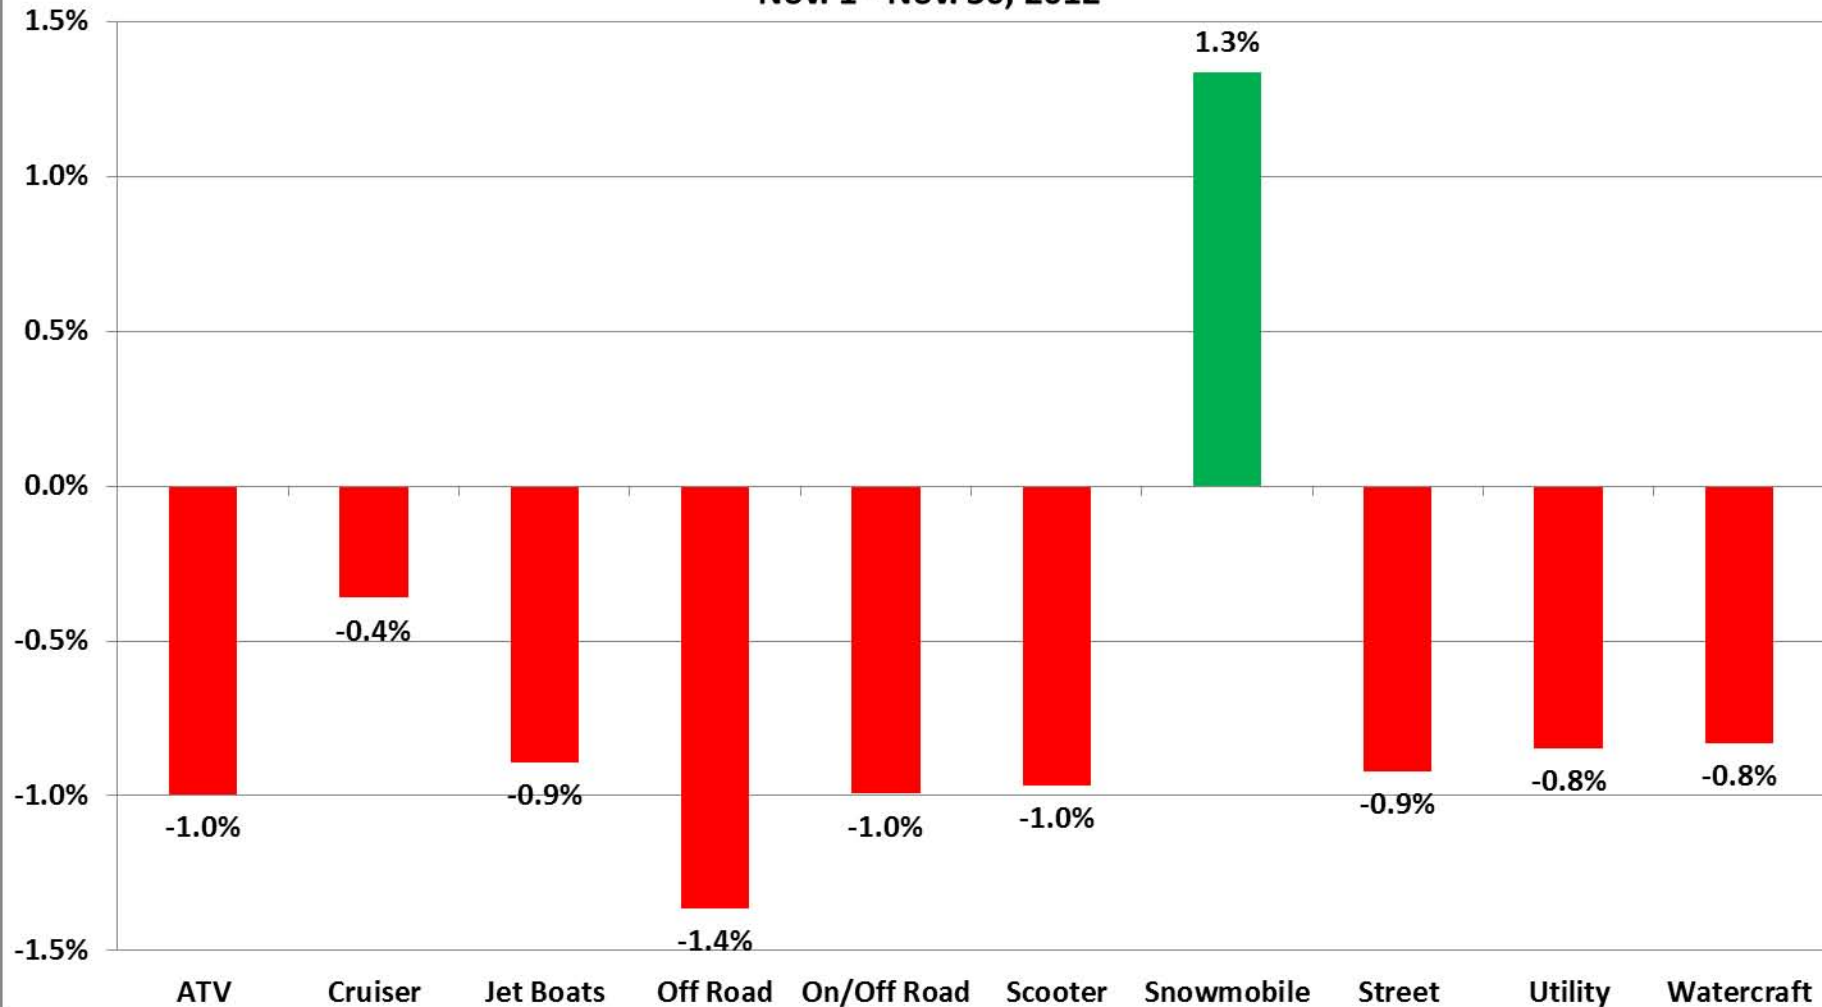

Motorcycle & Powersports % Change Nov. 1 - Nov. 30, 2012

Average Wholesale Value Changes

Average Wholesale Value Change (Dollars)

Travel Trailer and Fifth Wheel Values Jan 2010 - October 2012

Motor Home Values Jan 2010 - October 2012