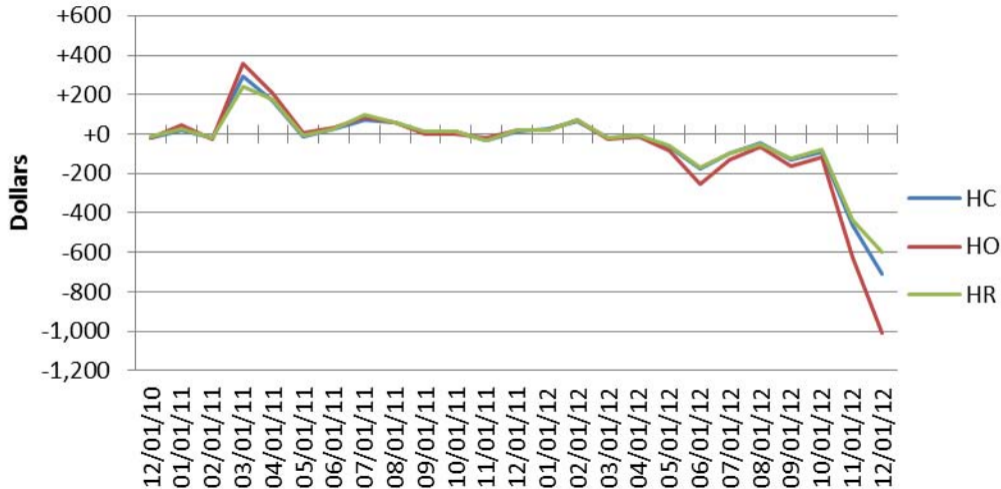

Motorcycle & Powersports % Change Nov. 1 - Nov. 30, 2012

Average Wholesale Value Changes

Average Wholesale Value Change (Dollars)

Travel Trailer and Fifth Wheel Values Jan 2010 - October 2012

Motor Home Values Jan 2010 - October 2012