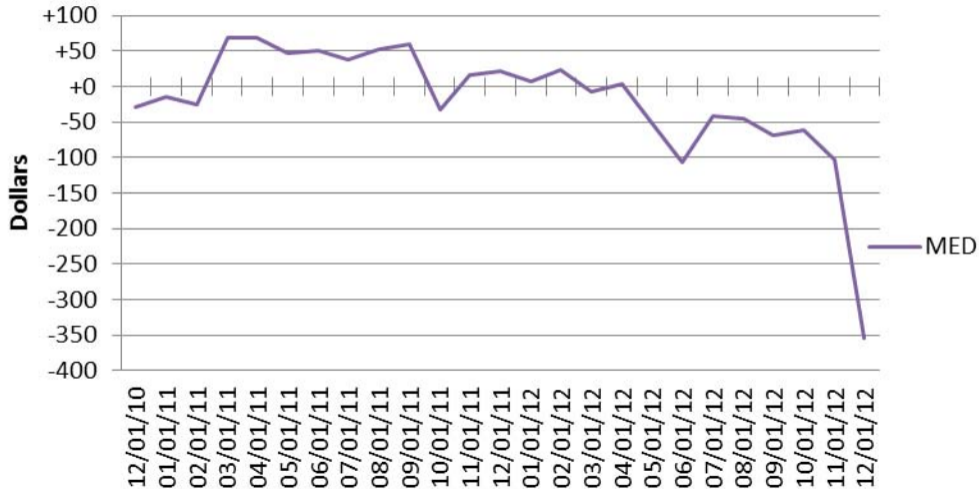

Motorcycle & Powersports % Change Nov. 1 - Nov. 30, 2012

Average Wholesale Value Changes

Average Wholesale Value Change (Dollars)

Travel Trailer and Fifth Wheel Values Jan 2010 - October 2012

Motor Home Values Jan 2010 - October 2012